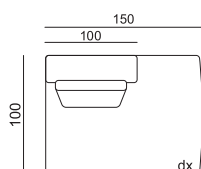

150 cm central element

m³ 1,20 | Kg 46 | colli 1

ml. Base I.m. Structure 6,70

ml. Cuscini I.m. Cushion

Note: **Con 2 cuscini schienale 60x40 cm**
2 back cushions 60x40 cm included

ELEMENTO CENTRALE 170 CM

170 cm central element

m³ 1,20 | Kg 52 | colli 1

ml. Base I.m. Structure 7,50

ml. Cuscini I.m. Cushion

Note: **Con 2 cuscini schienale 60x40**
2 back cushions 60x40 cm included

ELEMENTO CENTRALE 190 CM

190 cm central element

m³ 1,40 | Kg 58 | colli 1

ml. Base I.m. Structure 9,00

ml. Cuscini I.m. Cushion

Note: **Con 2 cuscini schienale 60x40 cm**
2 back cushions 60x40 cm included

TERMINALE 100x150 CM DX-SX

RH-LH end element 100x150 cm

m³ 1,10 | Kg 47 | colli 1