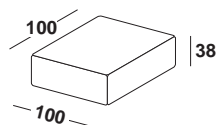

Note:

POUF 77x150 CM MONOSCOCCA

77x150 cm pouf monocoque

m³ 0,45 | Kg 25 | colli 1

ml. Base l.m. Structure 4,30

ml. Cuscini l.m. Cushion