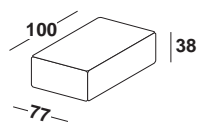

ml. Base I.m. Structure 9,00

ml. Cuscini I.m. Cushion

Note: **Con 2 cuscini schienale 60x40 cm**
2 back cushions 60x40 cm included

TERMINALE 100x150 CM DX-SX

RH-LH end element 100x150 cm

m³ 1,10 | Kg 47 | colli 1

ml. Base I.m. Structure 6,10

ml. Cuscini I.m. Cushion

Note: **Con 1 cuscino schienale 60x40 cm**
1 back cushion 60x40 cm included

TERMINALE 150x150 CM DX-SX

RH-LH end element 150x150 cm

m³ 1,25 | Kg 59 | colli 1

ml. Base I.m. Structure 6,70

ml. Cuscini I.m. Cushion

Note: **Con 1 cuscino schienale 60x40 cm**
1 back cushion 60x40 cm included

	altezza height 69 cm	Completamente sfoderabile (esclusa versione pelle) Completely removable cover (except for leather version)	TESSUTO / fabric			PELLE / leather		
	profondità depth 100 cm		SOFAST	VANITY	CLIENTE	URUGUAY	NABUK	

POUF 77x100 CM MONOSCOCCA

77x100 cm pouf monocoque

m³ 0,30 | Kg 25 | colli 1

ml. Base l.m. Structure 3,30

ml. Cuscini l.m. Cushion

Note:

POUF 100x100 CM MONOSCOCCA

100x100 cm pouf monocoque