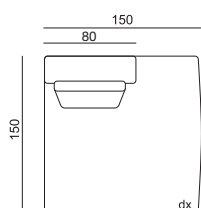

m³ 1,20 | Kg 52 | colli 1

ml. Base I.m. Structure 7,50

ml. Cuscini I.m. Cushion

Note: **Con 2 cuscini schienale 60x40**
2 back cushions 60x40 cm included

ELEMENTO CENTRALE 190 CM

190 cm central element

m³ 1,40 | Kg 58 | colli 1

ml. Base I.m. Structure 9,00

ml. Cuscini I.m. Cushion

Note: **Con 2 cuscini schienale 60x40 cm**
2 back cushions 60x40 cm included

TERMINALE 100x150 CM DX-SX

RH-LH end element 100x150 cm

m³ 1,10 | Kg 47 | colli 1

ml. Base I.m. Structure 6,10

ml. Cuscini I.m. Cushion

Note: **Con 1 cuscino schienale 60x40 cm**
1 back cushion 60x40 cm included

TERMINALE 150x150 CM DX-SX

RH-LH end element 150x150 cm

m³ 1,25 | Kg 59 | colli 1

ml. Base I.m. Structure 6,70

ml. Cuscini I.m. Cushion

Note: **Con 1 cuscino schienale 60x40 cm**
1 back cushion 60x40 cm included

	altezza height 69 cm	Completamente sfoderabile (esclusa versione pelle) Completely removable cover (except for leather version)	TESSUTO / fabric			PELLE / leather		
	profondità depth 100 cm		SOFAST	VANITY	CLIENTE	URUGUAY	NABUK	