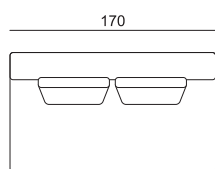

ELEMENTO CENTRALE 150 CM

150 cm central element

m³ 1,20 | Kg 46 | colli 1

ml. Base I.m. Structure 6,70

ml. Cuscini I.m. Cushion

Note: **Con 2 cuscini schienale 60x40 cm**
2 back cushions 60x40 cm included