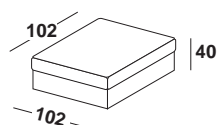

LATERALE 2 POSTI DX-SX 160 CM

RH-LH side, 2-seats 160 cm

m³ 1,20 | Kg 52 | colli 1

ml. Base l.m. Structure 7,50

ml. Cuscini l.m. Cushion

Note:

LATERALE 3 POSTI DX-SX 180 CM

RH-LH side, 3-seats 180 cm

LATERALE 3 POSTI MAXI DX-SX 200 CM

RH-LH side MAXI, 3-seats 200 cm

m³ 1,50 | Kg 71 | colli 1

ml. Base l.m. Structure 8,70

ml. Cuscini l.m. Cushion

Note:

ANGOLO RETTO 108x108 CM

square corner 108x108 cm

m³ 1,00 | Kg 45 | colli 1

ml. Base l.m. Structure 6,70

ml. Cuscini l.m. Cushion

Note:

CHAISE LONGUE DX-SX 170 CM

RH-LH chaise longue 170 cm

m³ 1,30 | Kg 47 | colli 1

ml. Base l.m. Structure 6,70

ml. Cuscini l.m. Cushion

Note:

POUF 102x102 CM con cuscino seduta

pouf 102x102 cm with cushion

m³ 0,50 | Kg 39 | colli 1

ml. Base l.m. Structure 3,70

ml. Cuscini l.m. Cushion

Note: