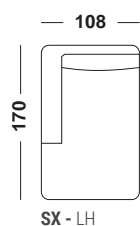

LATERALE 2 POSTI DX-SX 160 CM

RH-LH side, 2-seats 160 cm

m³ 1,20 | Kg 52 | colli 1

ml. Base l.m. Structure 7,50

ml. Cuscini l.m. Cushion

Note:

LATERALE 3 POSTI DX-SX 180 CM

RH-LH side, 3-seats 180 cm

m³ 1,40 | Kg 64 | colli 1

ml. Base l.m. Structure 8,10

ml. Cuscini l.m. Cushion

Note:

| | | | | | | |
|---|---|------------------|--------|---------|-----------------|-------|
|  <p>altezza height 95 cm</p> <p>profondità depth 108 cm</p> | <p>Completamente sfoderabile (esclusa versione pelle)</p> <p>Completely removable cover (except for leather version)</p> | TESSUTO / fabric | | | PELLE / leather | |
| | | SOFAST | VANITY | CLIENTE | URUGUAY | NABUK |

LATERALE 3 POSTI MAXI DX-SX 200 CM

RH-LH side MAXI, 3-seats 200 cm

m³ 1,50 | Kg 71 | colli 1

ml. Base l.m. Structure 8,70

ml. Cuscini l.m. Cushion

Note:

ANGOLO RETTO 108x108 CM

square corner 108x108 cm

m³ 1,00 | Kg 45 | colli 1

ml. Base l.m. Structure 6,70

ml. Cuscini l.m. Cushion

Note:

CHAISE LONGUE DX-SX 170 CM

RH-LH chaise longue 170 cm

m³ 1,30 | Kg 47 | colli 1

ml. Base l.m. Structure 6,70