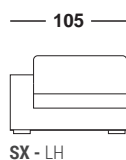

DIVANO 2 POSTI 190 CM

2-seats sofa 190 cm

m³ 1,40 | Kg 69 | colli 1

ml. Base l.m. Structure 7,80

ml. Cuscini l.m. Cushion

Note:

DIVANO 3 POSTI 210 CM

3-seats sofa 210 cm

m³ 1,60 | Kg 81 | colli 1

ml. Base l.m. Structure 8,40

ml. Cuscini l.m. Cushion

Note:

DIVANO 3 POSTI MAXI 230 CM

3-seats sofa MAXI 230 cm

m³ 1,70 | Kg 88 | colli 1

ml. Base l.m. Structure 8,80

ml. Cuscini l.m. Cushion

Note:

LATERALE 1 POSTO DX-SX 105 CM

RH-LH side, 1-seat 105 cm

m³ 0,90 | Kg 37 | colli 1

ml. Base l.m. Structure 6,50

ml. Cuscini l.m. Cushion

Note:

LATERALE 2 POSTI DX-SX 160 CM

RH-LH side, 2-seats 160 cm

m³ 1,20 | Kg 52 | colli 1

ml. Base l.m. Structure 7,50

ml. Cuscini l.m. Cushion

Note:

LATERALE 3 POSTI DX-SX 180 CM

RH-LH side, 3-seats 180 cm