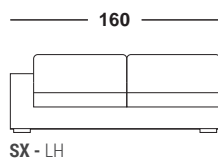

m³ 1,60 | Kg 81 | colli 1

ml. Base l.m. Structure 8,40

ml. Cuscini l.m. Cushion

Note:

DIVANO 3 POSTI MAXI 230 CM

3-seats sofa MAXI 230 cm

m³ 1,70 | Kg 88 | colli 1

ml. Base l.m. Structure 8,80

ml. Cuscini l.m. Cushion

Note:

LATERALE 1 POSTO DX-SX 105 CM

RH-LH side, 1-seat 105 cm

m³ 0,90 | Kg 37 | colli 1

ml. Base l.m. Structure 6,50

ml. Cuscini l.m. Cushion

Note:

LATERALE 2 POSTI DX-SX 160 CM

RH-LH side, 2-seats 160 cm

m³ 1,20 | Kg 52 | colli 1

ml. Base l.m. Structure 7,50

ml. Cuscini l.m. Cushion

Note:

LATERALE 3 POSTI DX-SX 180 CM

RH-LH side, 3-seats 180 cm

LATERALE 3 POSTI MAXI DX-SX 200 CM

RH-LH side MAXI, 3-seats 200 cm

m³ 1,50 | Kg 71 | colli 1

ml. Base l.m. Structure 8,70

ml. Cuscini l.m. Cushion

Note:

ANGOLO RETTO 108x108 CM

square corner 108x108 cm