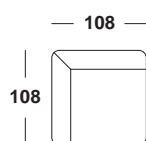

LATERALE 2 POSTI DX-SX 160 CM

RH-LH side, 2-seats 160 cm

m³ 1,20 | Kg 52 | colli 1

ml. Base l.m. Structure 7,50

ml. Cuscini l.m. Cushion

Note:

LATERALE 3 POSTI DX-SX 180 CM

RH-LH side, 3-seats 180 cm

m³ 1,40 | Kg 64 | colli 1

ml. Base l.m. Structure 8,10

ml. Cuscini l.m. Cushion

Note:

| | | | | | | |
|---|---|------------------|--------|---------|-----------------|-------|
|  <p>altezza height 95 cm</p> <p>profondità depth 108 cm</p> | <p>Completamente sfoderabile (esclusa versione pelle)</p> <p>Completely removable cover (except for leather version)</p> | TESSUTO / fabric | | | PELLE / leather | |
| | | SOFAST | VANITY | CLIENTE | URUGUAY | NABUK |

LATERALE 3 POSTI MAXI DX-SX 200 CM

RH-LH side MAXI, 3-seats 200 cm

m³ 1,50 | Kg 71 | colli 1

ml. Base l.m. Structure 8,70

ml. Cuscini l.m. Cushion

Note:

ANGOLO RETTO 108x108 CM

square corner 108x108 cm

m³ 1,00 | Kg 45 | colli 1

ml. Base l.m. Structure 6,70

ml. Cuscini l.m. Cushion

Note:

CHAISE LONGUE DX-SX 170 CM

RH-LH chaise longue 170 cm

m³ 1,30 | Kg 47 | colli 1

ml. Base l.m. Structure 6,70