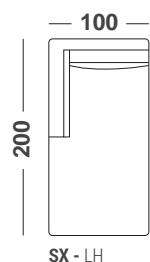

SX - LH

RH-LH 200 cm sofa

m³ 1,50 | Kg 55 | colli 1

ml. Base l.m. Structure 5,00

ml. Cuscini l.m. Cushion 5,30

Note:

 <p>altezza height 61 cm profondità depth 100 cm</p>	<p>Completamente sfoderabile (esclusa versione pelle)</p> <p>Completely removable cover (except for leather version)</p>	TESSUTO / fabric			PELLE / leather	
		SOFAST	VANITY	CLIENTE	URUGUAY	NABUK

LATERALE DA 222 CM DX-SX

RH-LH 222 cm sofa

m³ 1,75 | Kg 62 | colli 1

ml. Base l.m. Structure 5,30

ml. Cuscini l.m. Cushion 5,60

Note:

PENISOLA PICCOLA DX-SX

RH-LH small chaise longue

m³ 1,00 | Kg 60 | colli 1

ml. Base l.m. Structure 3,50

ml. Cuscini l.m. Cushion 3,30

Note:

PENISOLA GRANDE DX-SX

RH-LH large chaise longue

m³ 1,80 | Kg 65 | colli 1

ml. Base l.m. Structure 4,50

ml. Cuscini l.m. Cushion 4,00

Note:

POUF 100x100 CM con cuscino seduta

100x100 pouf with cushion

m³ 0,42 | Kg 30 | colli 1

ml. Base l.m. Structure 2,50

ml. Cuscini l.m. Cushion 1,80

Note: