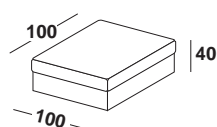

m³ 1,00 | Kg 60 | colli 1

ml. Base l.m. Structure 3,50

ml. Cuscini l.m. Cushion 3,30

Note:

PENISOLA GRANDE DX-SX

RH-LH large chaise longue

m³ 1,80 | Kg 65 | colli 1

ml. Base l.m. Structure 4,50

ml. Cuscini l.m. Cushion 4,00

Note:

POUF 100x100 CM con cuscino seduta

100x100 pouf with cushion

m³ 0,42 | Kg 30 | colli 1

ml. Base l.m. Structure 2,50

ml. Cuscini l.m. Cushion 1,80

Note: