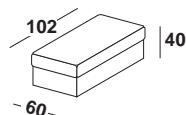

Note:

CUSCINO 45x45 CM

45x45 cm cushion

ml. Cuscini l.m. Cushion 0,70

Note: