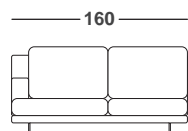

## DIVANO 2 POSTI 180 CM

180 cm sofa, 2-seats  
 m<sup>3</sup> 1,80 | Kg 70 | colli 2  
 ml. l.m. 14

Note:

## DIVANO 2 POSTI MAXI 210 CM

210 cm sofa MAXI, 2-seats  
 m<sup>3</sup> 2,00 | Kg 72 | colli 2  
 ml. l.m. 15

Note:

## DIVANO 3 POSTI 240 CM

240 cm sofa, 3-seats  
 m<sup>3</sup> 2,50 | Kg 75 | colli 2  
 ml. l.m. 16

Note:

## LATERALE 2 POSTI DX-SX 160 CM

SX - LH

160 cm RH-LH side, 2 seats  
 m<sup>3</sup> 1,50 | Kg 68 | colli 2  
 ml. l.m. 13

Note: